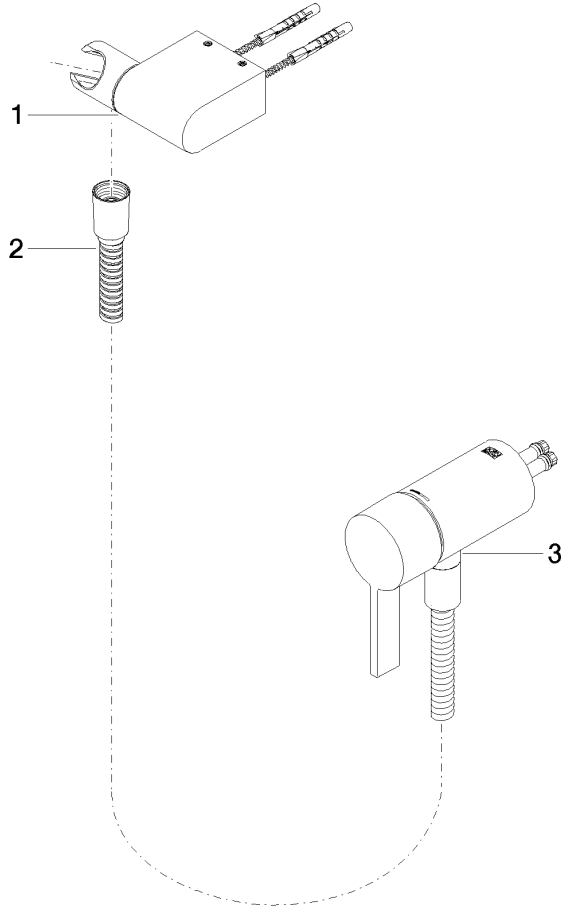

Concealed single-lever mixer with integrated shower connection with hand shower set without hand shower - Chrome

IMO

36 002 970

- metal shower hose 1750mm with integrated anti-twist protection
- This article does not include a hand shower!**
Intrinsic protection against back flow.

Concealed single-lever mixer with integrated shower connection with hand shower set without hand shower - Chrome

IMO

36 002 970
mm [inches]

Certificates

Belgaqua_21-025- WRAS_2011027. LGA_29928.
27_1.

36 002 970

Spare parts list

No.	Item Number	Name	Quantity used	Delivery time
1	28 060 970-00	Wall bracket swivel - Chrome	1	10
2	28 322 970-00	Metal shower hose 1/2" x 3/8" x 1750 mm - Chrome	1	2
3	36 050 970-00	Concealed single-lever mixer with integrated shower connection - Chrome	1	10