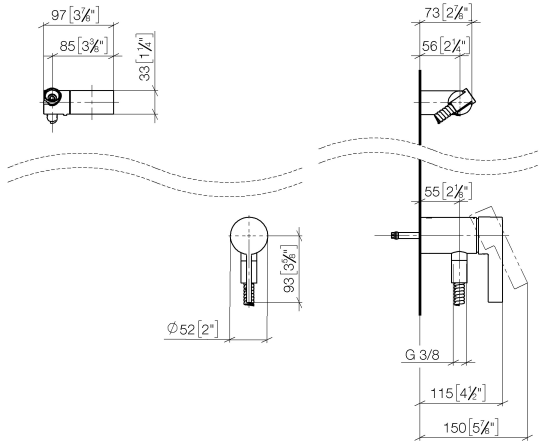

Concealed single-lever mixer with integrated shower connection with hand shower set without hand shower - Chrome

IMO

36 002 970

- metal shower hose 1750mm with integrated anti-twist protection
- This article does not include a hand shower!**
Intrinsic protection against back flow.

Required miscellaneous

	Concealed wall mounting - •max. recess depth 105 mm •min. recess depth 80 mm	35 050 970 90
--	---	---------------

Required miscellaneous

	Hand shower FlowReduce - Chrome	28 012 979-00 0010
--	--	--------------------

Concealed single-lever mixer with integrated shower connection with hand shower set without hand shower - Chrome

IMO

36 002 970
mm [inches]

Certificates

Belgaqua_21-025- WRAS_2011027. LGA_29928.
27_1.

36 002 970

Spare parts list

No.	Item Number	Name	Quantity used	Delivery time
1	28 060 970-00	Wall bracket swivel - Chrome	1	10
2	28 322 970-00	Metal shower hose 1/2" x 3/8" x 1750 mm - Chrome	1	2
3	36 050 970-00	Concealed single-lever mixer with integrated shower connection - Chrome	1	10